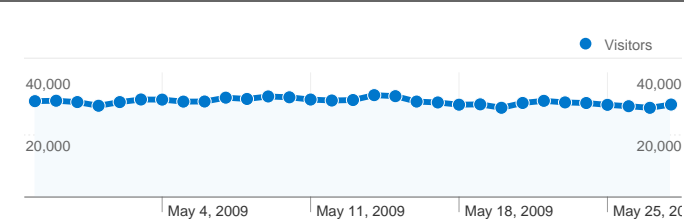

Site Usage

1,524,119 Visits

39.90% Bounce Rate

10,050,516 Pageviews

00:09:23 Avg. Time on Site

6.59 Pages/Visit

33.84% % New Visits

Visitors Overview

605,332 people visited this site

1,524,119 Visits

605,332 Absolute Unique Visitors

10,050,516 Pageviews

6.59 Average Pageviews

00:09:23 Time on Site

39.90% Bounce Rate

33.84% New Visits

1,524,119 visits came from 150 countries/territories

Site Usage

Visits 1,524,119 % of Site Total: 100.00%	Pages/Visit 6.59 Site Avg: 6.59 (0.00%)	Avg. Time on Site 00:09:23 Site Avg: 00:09:23 (0.00%)	% New Visits 34.31% Site Avg: 33.84% (1.40%)	Bounce Rate 39.90% Site Avg: 39.90% (0.00%)	
Country/Territory	Visits	Pages/Visit	Avg. Time on Site	% New Visits	Bounce Rate
Saudi Arabia	1,209,238	7.39	00:10:33	27.30%	34.13%
Egypt	76,479	1.87	00:01:54	73.77%	73.24%
United States	27,254	4.53	00:06:49	51.92%	57.78%
United Arab Emirates	25,927	4.69	00:06:13	47.63%	51.31%
Kuwait	23,799	4.81	00:06:40	48.90%	53.40%
United Kingdom	15,485	5.66	00:08:21	36.61%	44.40%
Palestinian Territory	13,711	3.21	00:04:10	68.08%	65.32%
Jordan	11,577	2.81	00:03:14	70.62%	68.14%
Bahrain	10,426	4.74	00:05:50	43.16%	48.97%

Qatar	10,109	4.68	00:05:40	49.54%	52.24%
					1 - 10 of 150

Pages on this site were viewed a total of 10,050,516 times

 **10,050,516** Pageviews

 **7,399,249** Unique Views

 **39.90%** Bounce Rate

Top Content