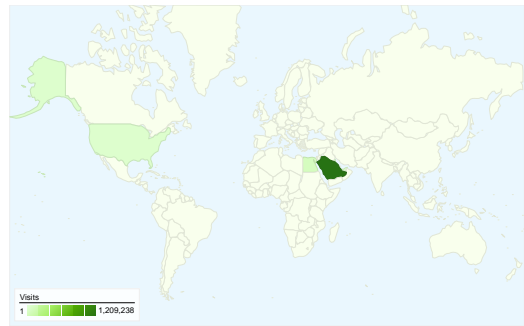

Site Usage

1,524,119 Visits

39.90% Bounce Rate

10,050,516 Pageviews

00:09:23 Avg. Time on Site

6.59 Pages/Visit

33.84% % New Visits

Visitors Overview

Visitors
 605,332

Map Overlay world

Traffic Sources Overview

- **Search Engines**
 1,001,100.00 (65.68%)
- **Direct Traffic**
 387,458.00 (25.42%)
- **Referring Sites**
 135,234.00 (8.87%)
- **Other**
 327 (0.02%)

All traffic sources sent a total of 1,524,119 visits

- 25.42% Direct Traffic
- 8.87% Referring Sites
- 65.68% Search Engines

- Search Engines**
1,001,100.00 (65.68%)
- Direct Traffic**
387,458.00 (25.42%)
- Referring Sites**
135,234.00 (8.87%)
- Other**
327 (0.02%)

1,524,119 visits came from 150 countries/territories

Site Usage

Visits 1,524,119 % of Site Total: 100.00%	Pages/Visit 6.59 Site Avg: 6.59 (0.00%)	Avg. Time on Site 00:09:23 Site Avg: 00:09:23 (0.00%)	% New Visits 34.31% Site Avg: 33.84% (1.40%)	Bounce Rate 39.90% Site Avg: 39.90% (0.00%)	
Country/Territory	Visits	Pages/Visit	Avg. Time on Site	% New Visits	Bounce Rate
Saudi Arabia	1,209,238	7.39	00:10:33	27.30%	34.13%
Egypt	76,479	1.87	00:01:54	73.77%	73.24%
United States	27,254	4.53	00:06:49	51.92%	57.78%
United Arab Emirates	25,927	4.69	00:06:13	47.63%	51.31%
Kuwait	23,799	4.81	00:06:40	48.90%	53.40%
United Kingdom	15,485	5.66	00:08:21	36.61%	44.40%
Palestinian Territory	13,711	3.21	00:04:10	68.08%	65.32%
Jordan	11,577	2.81	00:03:14	70.62%	68.14%
Bahrain	10,426	4.74	00:05:50	43.16%	48.97%