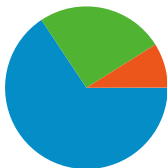

Traffic Sources Overview

- **Search Engines**
  1,001,100.00 (65.68%)
- **Direct Traffic**
  387,458.00 (25.42%)
- **Referring Sites**
  135,234.00 (8.87%)
- **Other**
  327 (0.02%)

Content Overview

Pages	Pageviews	% Pageviews
/dsl/	545,765	5.81%
/dsl/index.php	306,659	3.27%
/dsl/forumdisplay.php?f=126	238,707	2.54%
/dsl/forumdisplay.php?f=30	153,334	1.63%
/dsl/forumdisplay.php?f=15	145,017	1.54%