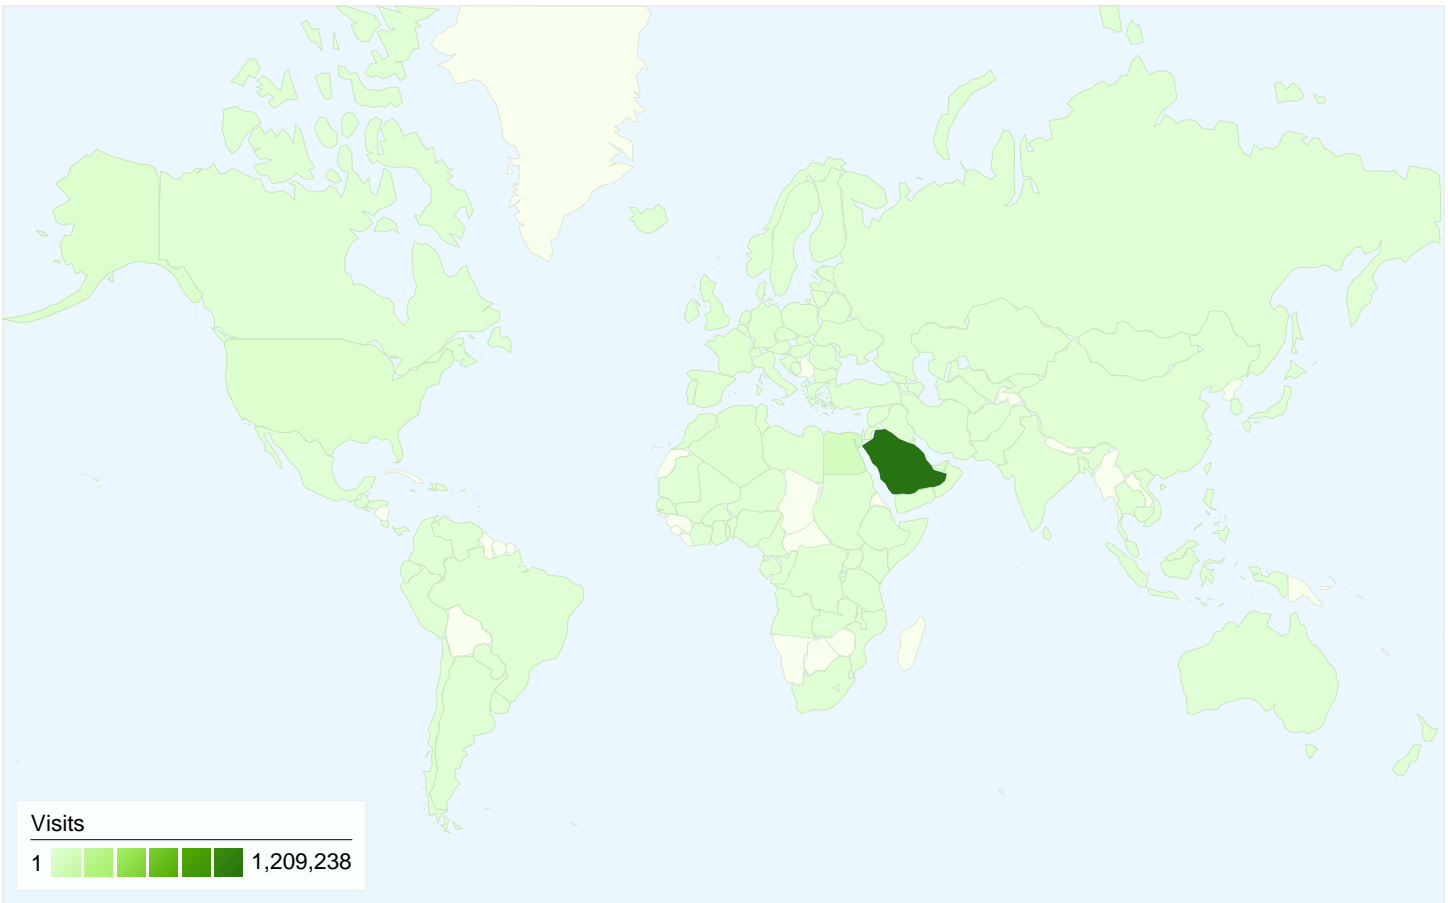

Visitors
 605,332

Map Overlay world

Traffic Sources Overview

- **Search Engines**
 1,001,100.00 (65.68%)
- **Direct Traffic**
 387,458.00 (25.42%)
- **Referring Sites**
 135,234.00 (8.87%)
- **Other**
 327 (0.02%)

605,332 people visited this site

1,524,119 Visits

605,332 Absolute Unique Visitors

10,050,516 Pageviews

6.59 Average Pageviews

00:09:23 Time on Site

39.90% Bounce Rate

33.84% New Visits

All traffic sources sent a total of 1,524,119 visits

- 25.42% Direct Traffic
- 8.87% Referring Sites
- 65.68% Search Engines

- Search Engines**
1,001,100.00 (65.68%)
- Direct Traffic**
387,458.00 (25.42%)
- Referring Sites**
135,234.00 (8.87%)
- Other**
327 (0.02%)

1,524,119 visits came from 150 countries/territories

Site Usage

Visits 1,524,119 % of Site Total: 100.00%	Pages/Visit 6.59 Site Avg: 6.59 (0.00%)	Avg. Time on Site 00:09:23 Site Avg: 00:09:23 (0.00%)	% New Visits 34.31% Site Avg: 33.84% (1.40%)	Bounce Rate 39.90% Site Avg: 39.90% (0.00%)	
Country/Territory	Visits	Pages/Visit	Avg. Time on Site	% New Visits	Bounce Rate
Saudi Arabia	1,209,238	7.39	00:10:33	27.30%	34.13%
Egypt	76,479	1.87	00:01:54	73.77%	73.24%
United States	27,254	4.53	00:06:49	51.92%	57.78%
United Arab Emirates	25,927	4.69	00:06:13	47.63%	51.31%
Kuwait	23,799	4.81	00:06:40	48.90%	53.40%
United Kingdom	15,485	5.66	00:08:21	36.61%	44.40%
Palestinian Territory	13,711	3.21	00:04:10	68.08%	65.32%
Jordan	11,577	2.81	00:03:14	70.62%	68.14%
Bahrain	10,426	4.74	00:05:50	43.16%	48.97%